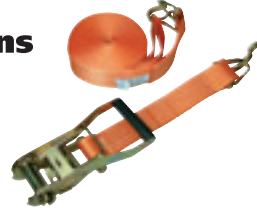

LONG VEHICLE

1200 x 300mm
METAL\$33.50

OVERSIZE LOAD AHEAD

1200 x 600mm
METAL\$138.00
DOUBLE SIDED

Ratchet Tie Downs

48mm x 2t x 9m Heavy duty tie down.

1 to 9.....\$62.00 ea

36mm x 500kg x 6m Tradesman tie down.

\$41.00 ea

Lifting Slings

2t Round Slings

1m slings..... \$25.00 ea
2m slings..... \$39.00 ea
3m slings..... \$56.00 ea
4m slings..... \$99.00 ea

2t Flat Slings

2m slings..... \$69.00 ea
3m slings..... \$89.00 ea
4m slings..... \$98.00 ea
6m slings..... \$129.00 ea

D Shackle

- 4.7 tn WLL.
- Aust. Standards approved.

\$29.50 ea

Safety Flags & Poles

Hi-visibility flag on flexible fibreglass pole.

2.4m.....\$139.00 ea

Oversize Flags

450 x 450 Fluoro Flags.

Silver Rope - Premium

10mm x 125m spool.

\$87.00 roll

Reflective Tape

Adhesive zebra tape engineer grade reflective for marking trucks, trailers, signs & much more.

48mm

COLOURS: Red & White,
Black & Yellow,
Red/Yellow/White