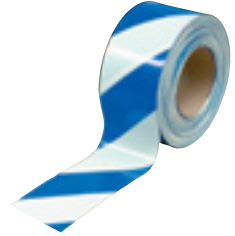

BARRIER MESH, TAPES & BARS

Barrier Mesh

"Constructor Safe" Fabric Type 50 x 900mm red with two orange bands - U.V. resistant.

\$45.00 roll

Barrier Tapes

Red & White Plastic Barrier Tapes. Standard Grade 100m x 75mm rolls. Also available in Black /Yellow & Green/White.

\$9.00 roll

Blue & White Extra Heavy Duty. Double thickness 100m x 75mm.

\$15.50 roll

Red & White "Danger Keep Out". Double width Heavy Duty Grade 100m x 150mm rolls with 'Danger Keep Out' printed in black.

\$18.50 roll

Plastic Type 50m x 1m Orange - heavy duty

\$75.00 roll

See page 26 for our large range of starposts & associated products

Extruded Plastic Type - extra heavy duty, ideal for long term jobs or for use over and over again. 30m x 1m. Rigid type plastic stays up with less support posts than other barrier mesh's.

\$145.00 roll

Safety Flags

Triangular Plastic Flags on heavy duty rope - 30m roll. Bright Red.

\$26.00 ea

Reflector Line

Rectangular Reflective tags on a rope - 25m long provides an ideal hazard warning tape for both day and night. Available in Red & White or Yellow.