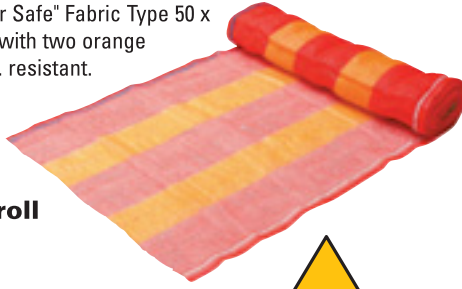

BARRIER MESH, TAPES & BARS

Barrier Mesh

"Constructor Safe" Fabric Type 50 x 900mm red with two orange bands - U.V. resistant.

\$45.00 roll

Barrier Tapes

Red & White Plastic Barrier Tapes. Standard Grade 100m x 75mm rolls. Also available in Black /Yellow & Green/White.

\$9.00 roll

Blue & White Extra Heavy Duty. Double thickness 100m x 75mm.

\$15.50 roll

Red & White "Danger Keep Out". Double width Heavy Duty Grade 100m x 150mm rolls with 'Danger Keep Out' printed in black.

\$18.50 roll

Plastic Type 50m x 1m Orange - heavy duty

\$75.00 roll

See page 26 for our large range of starposts & associated products

Extruded Plastic Type - extra heavy duty, ideal for long term jobs or for use over and over again. 30m x 1m. Rigid type plastic stays up with less support posts than other barrier mesh's.

\$145.00 roll

Safety Flags

Triangular Plastic Flags on heavy duty rope - 30m roll. Bright Red.

\$26.00 ea

Reflector Line

Rectangular Reflective tags on a rope - 25m long provides an ideal hazard warning tape for both day and night. Available in Red & White or Yellow.