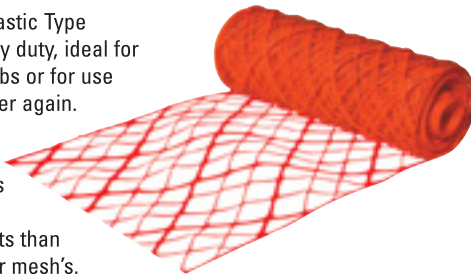

\$18.50 roll

Plastic Type 50m x 1m Orange - heavy duty

\$75.00 roll

See page 26 for our large range of starposts & associated products

Extruded Plastic Type - extra heavy duty, ideal for long term jobs or for use over and over again. 30m x 1m. Rigid type plastic stays up with less support posts than other barrier mesh's.

\$145.00 roll

Safety Flags

Triangular Plastic Flags on heavy duty rope - 30m roll. Bright Red.

\$26.00 ea

Reflector Line

Rectangular Reflective tags on a rope - 25m long provides an ideal hazard warning tape for both day and night. Available in Red & White or Yellow.