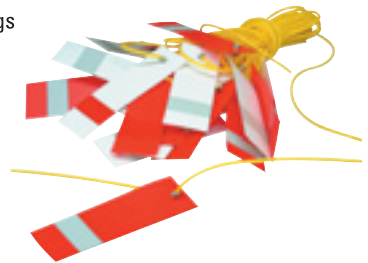

BARRIER MESH, TAPES & BARS

Barrier Mesh

"Constructor Safe" Fabric Type 50 x 900mm red with two orange bands - U.V. resistant.

$45.00 roll

Barrier Tapes

Red & White Plastic Barrier Tapes. Standard Grade 100m x 75mm rolls. Also available in Black /Yellow & Green/White.

$9.00 roll

Blue & White Extra Heavy Duty. Double thickness 100m x 75mm.

$15.50 roll

Red & White "Danger Keep Out". Double width Heavy Duty Grade 100m x 150mm rolls with 'Danger Keep Out' printed in black.

$18.50 roll

Plastic Type 50m x 1m Orange - heavy duty

$75.00 roll

See page 26 for our large range of starposts & associated products

Extruded Plastic Type - extra heavy duty, ideal for long term jobs or for use over and over again. 30m x 1m. Rigid type plastic stays up with less support posts than other barrier mesh's.

$145.00 roll

Safety Flags

Triangular Plastic Flags on heavy duty rope - 30m roll. Bright Red.

$26.00 ea

Reflector Line

Rectangular Reflective tags on a rope - 25m long provides an ideal hazard warning tape for both day and night. Available in Red & White or Yellow.

$24.00 ea

Temporary Fencing now available for sale
See pg 20

Retractable Barrier Bar

Extendable bar - fits over traffic cones. Extends up to 2m - reflective.

$37.00 ea

Plastic Chain

6mm Yellow plastic chain.

$8.00 per/m

$160.00 per/40m roll